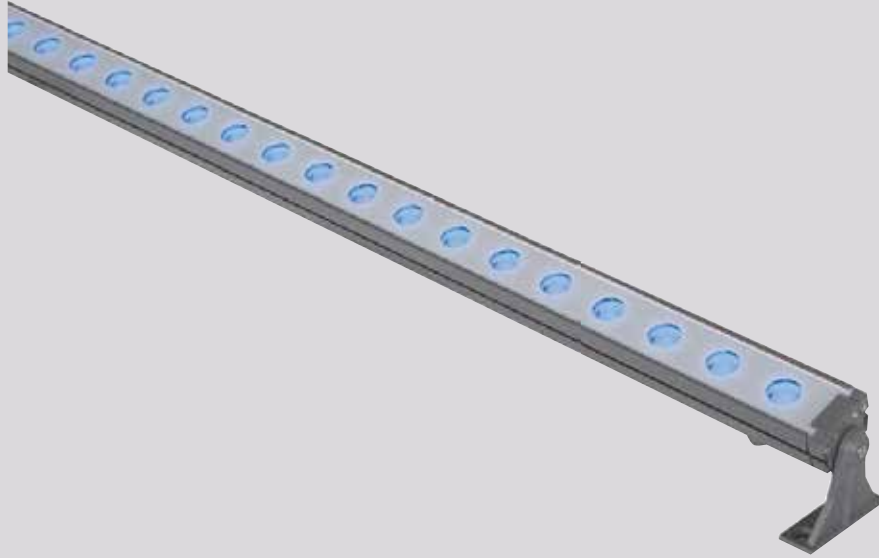

# High Power RGB LED Linear Wall Washer RIO

aluminium

**333 309**  
LED Power Colour Temp Luminous  
24V -33,6W 689 lm

## LIGHT DISTRIBUTION

30°

**333 310**  
LED Power Colour Temp Luminous  
24V -67,2W 1386 lm

## LIGHT DISTRIBUTION

30°