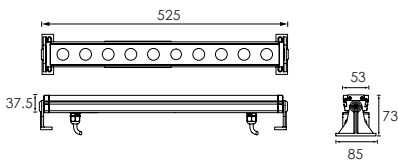

# High Power RGB LED Linear Wall Washer RIO

aluminium

**333 309**  
LED Power Colour Temp Luminous  
24V -33,6W 689 lm

## LIGHT DISTRIBUTION

30°

**333 310**  
LED Power Colour Temp Luminous  
24V -67,2W 1386 lm