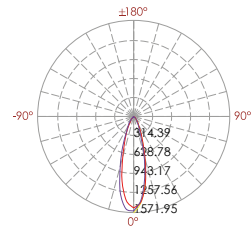

# High Power RGB LED Linear Wall Washer RIO

aluminium

**333 309**  
LED Power Colour Temp Luminous  
24V -33,6W 689 lm

## LIGHT DISTRIBUTION

30°

**333 310**  
LED Power Colour Temp Luminous  
24V -67,2W 1386 lm

## LIGHT DISTRIBUTION

30°