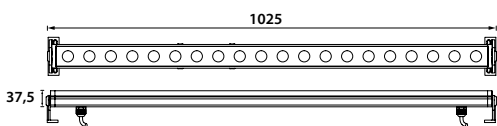

# High Power RGB LED Linear Wall Washer RIO

aluminium

**333 309**  
LED Power Colour Temp Luminous  
24V -33,6W 689 lm

## LIGHT DISTRIBUTION

30°

**333 310**  
LED Power Colour Temp Luminous  
24V -67,2W 1386 lm