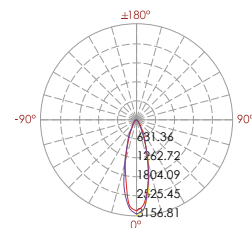

# High Power RGB LED Linear Wall Washer RIO

aluminium

**333 309**  
LED Power Colour Temp Luminous  
24V -33,6W 689 lm

## LIGHT DISTRIBUTION

30°

**333 310**  
LED Power Colour Temp Luminous  
24V -67,2W 1386 lm

## LIGHT DISTRIBUTION

30°